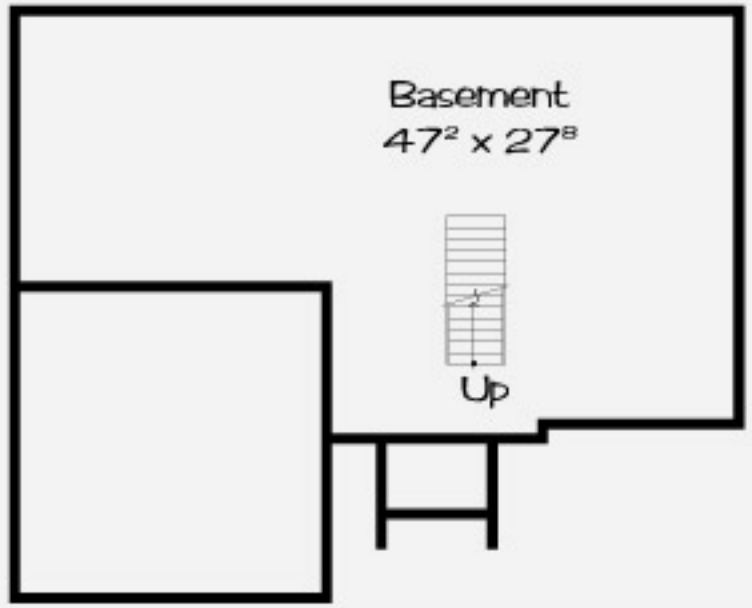

## 1st Floor

Colonial  
New England  
Farmhouse

Square Footage	
First Floor:	1,181 s.f.
Second Floor:	1,354 s.f.
<b>Total:</b>	<b>2,535 s.f.</b>

2nd Floor

Basement