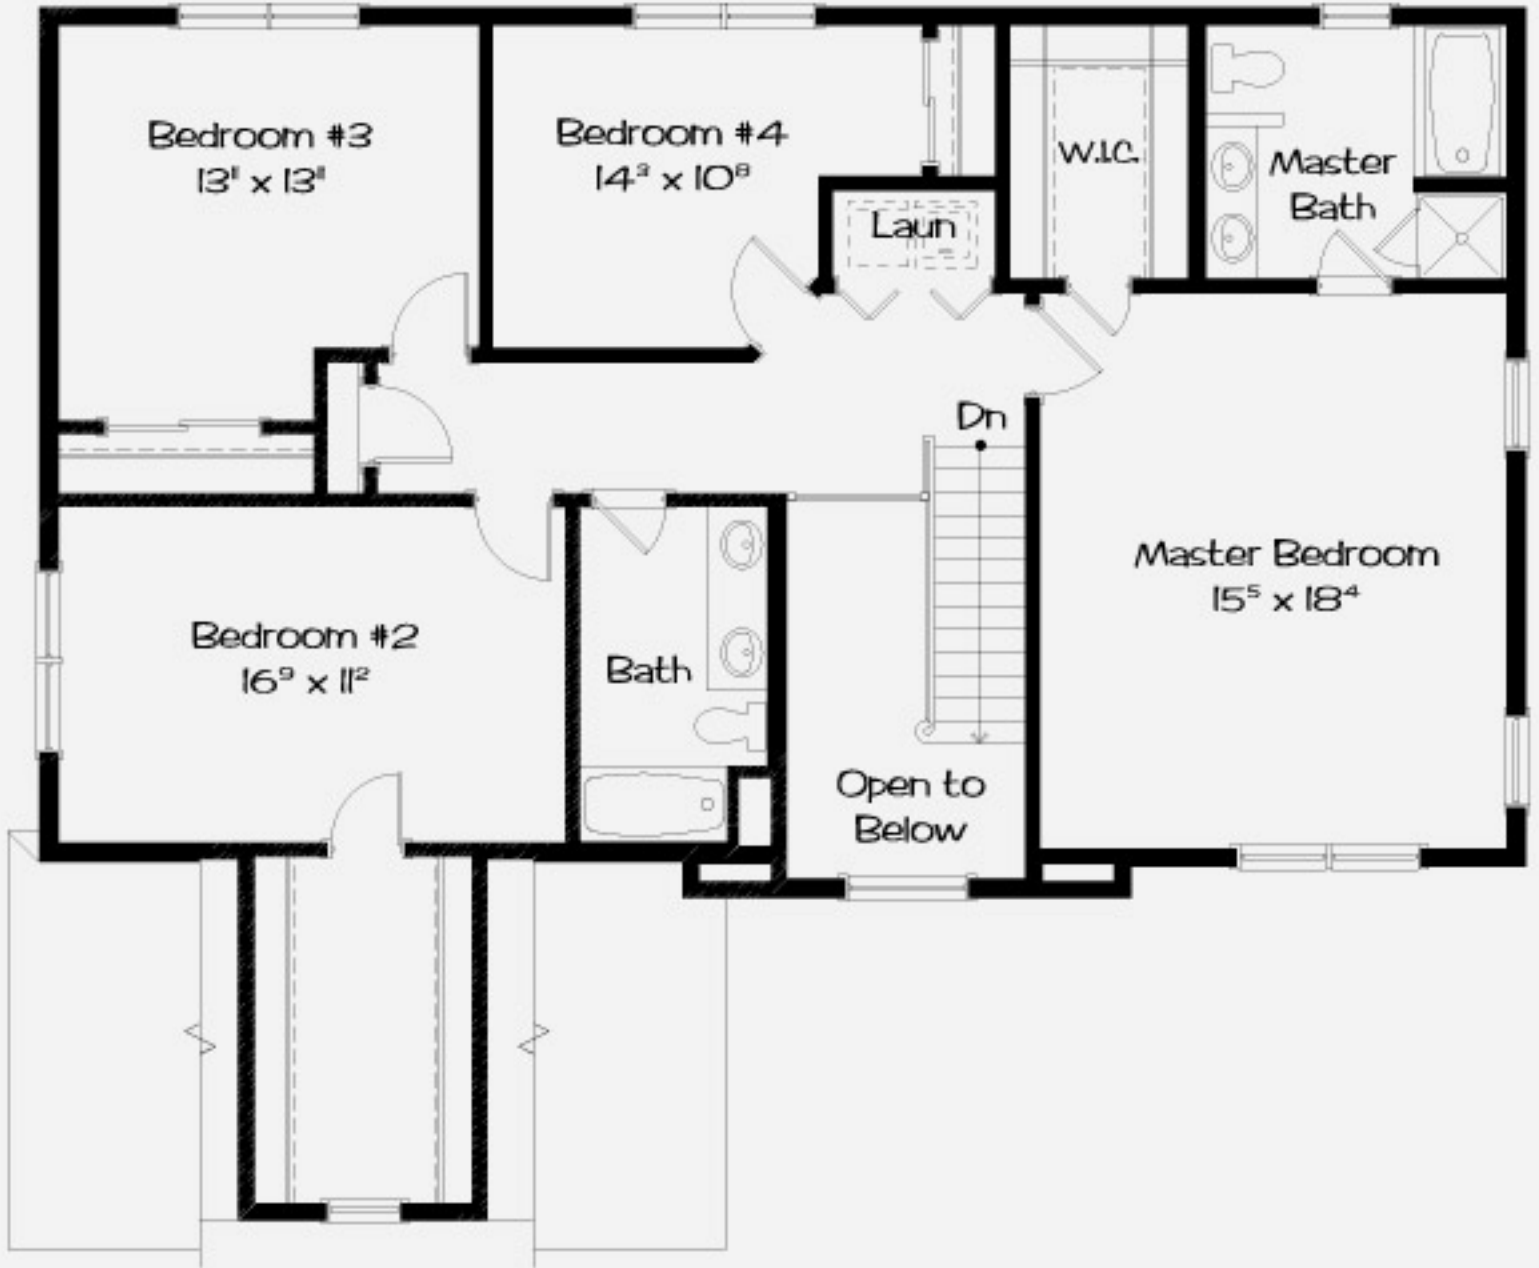

## 1st Floor

Colonial  
New England  
Farmhouse

Square Footage	
First Floor:	1,181 s.f.
Second Floor:	1,354 s.f.
<b>Total:</b>	<b>2,535 s.f.</b>

2nd Floor

Basement