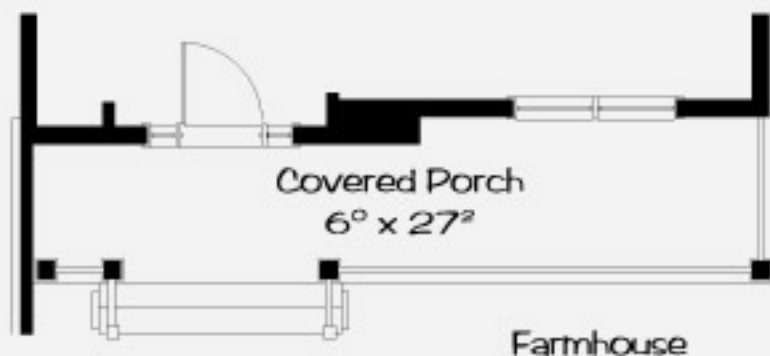

## 1st Floor

Colonial  
New England  
Farmhouse

Square Footage	
First Floor:	1,181 s.f.
Second Floor:	1,354 s.f.
<b>Total:</b>	<b>2,535 s.f.</b>

2nd Floor

Basement