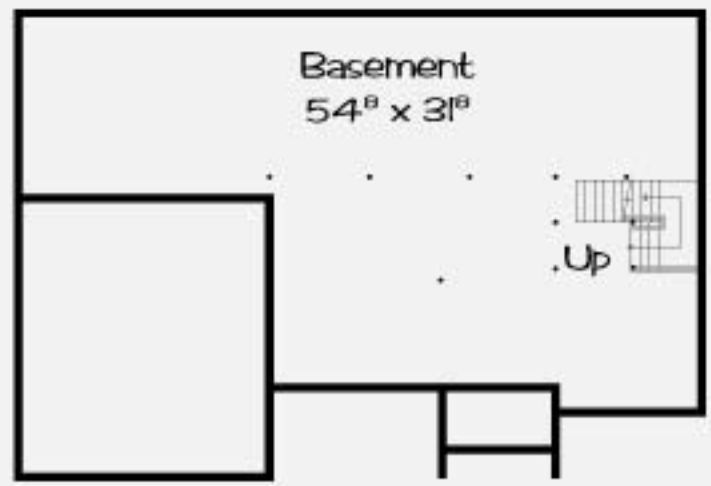

1st Floor

Colonial
Farmhouse

Square Footage	
First Floor	1,480 s.f.
Second Floor	1,148 s.f.
Total	2,628

Federal

Square Footage	
First Floor:	1,480 s.f.
Second Floor:	1,148 s.f.
Total:	2,628 s.f.

2nd Floor

Basement