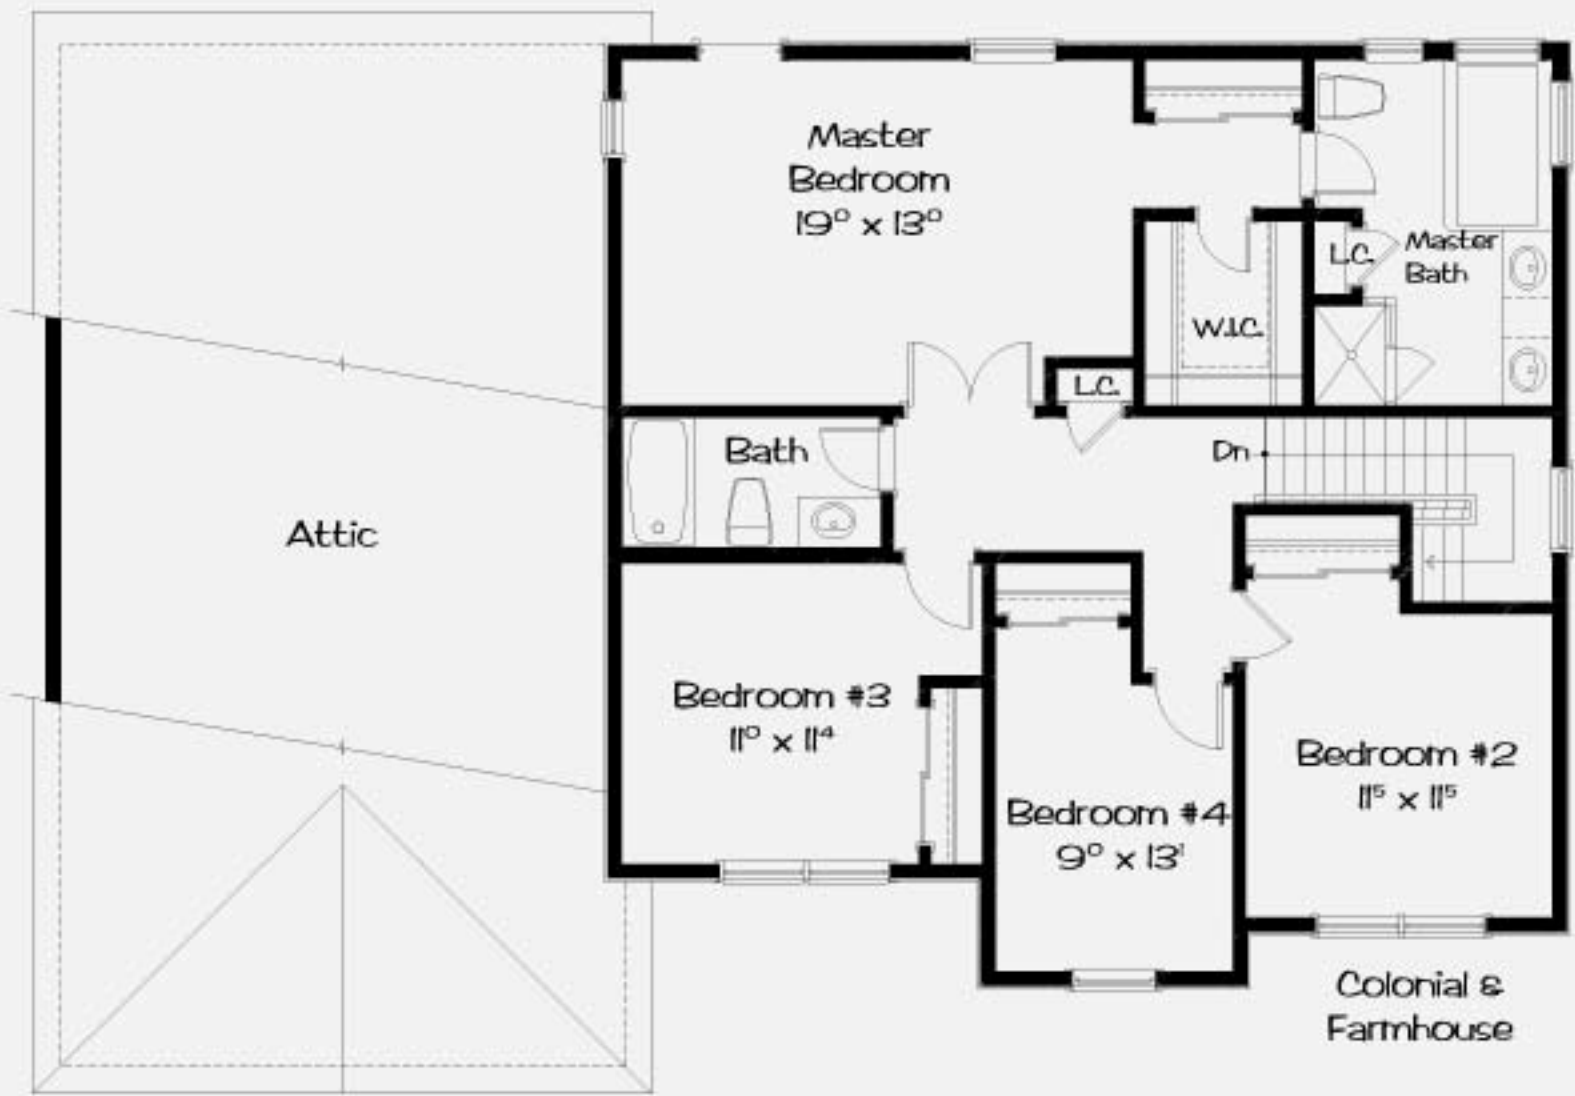

1st Floor

Colonial
Farmhouse

Square Footage	
First Floor	1,480 s.f.
Second Floor	1,148 s.f.
Total	2,628

Federal

Square Footage	
First Floor:	1,480 s.f.
Second Floor:	1,148 s.f.
Total:	2,628 s.f.

2nd Floor

Basement