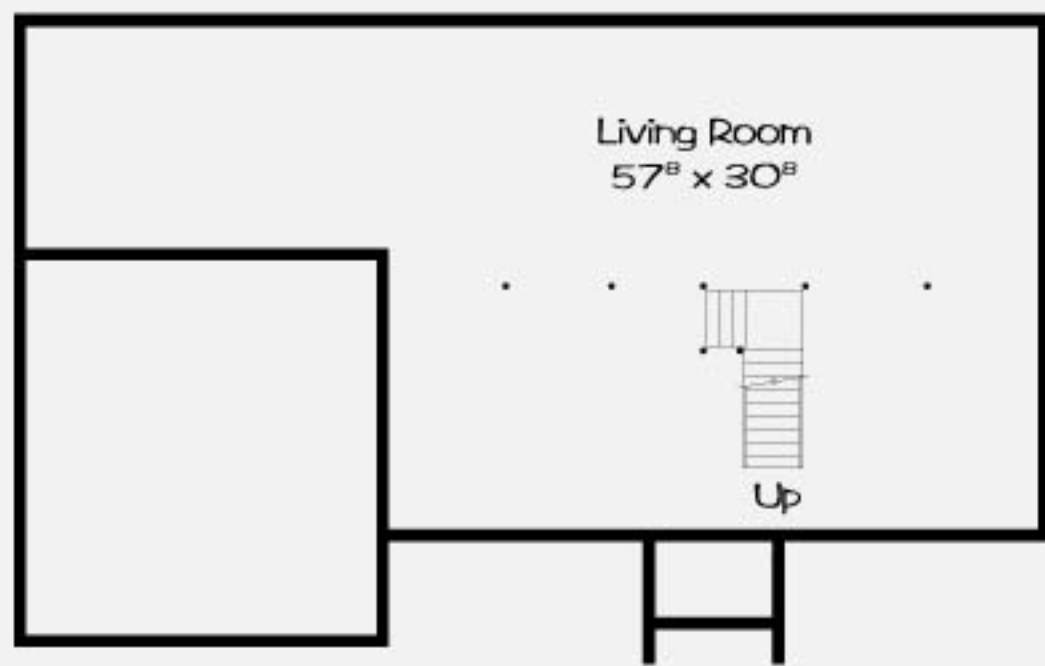

1st Floor

Colonial
Federal
Farmhouse

Square Footage

| | |
|---------------|------------|
| First Floor: | 1,466 s.f. |
| Second Floor: | 1,153 s.f. |
| Total: | 2,619 s.f. |

Farmhouse

2nd Floor

Basement