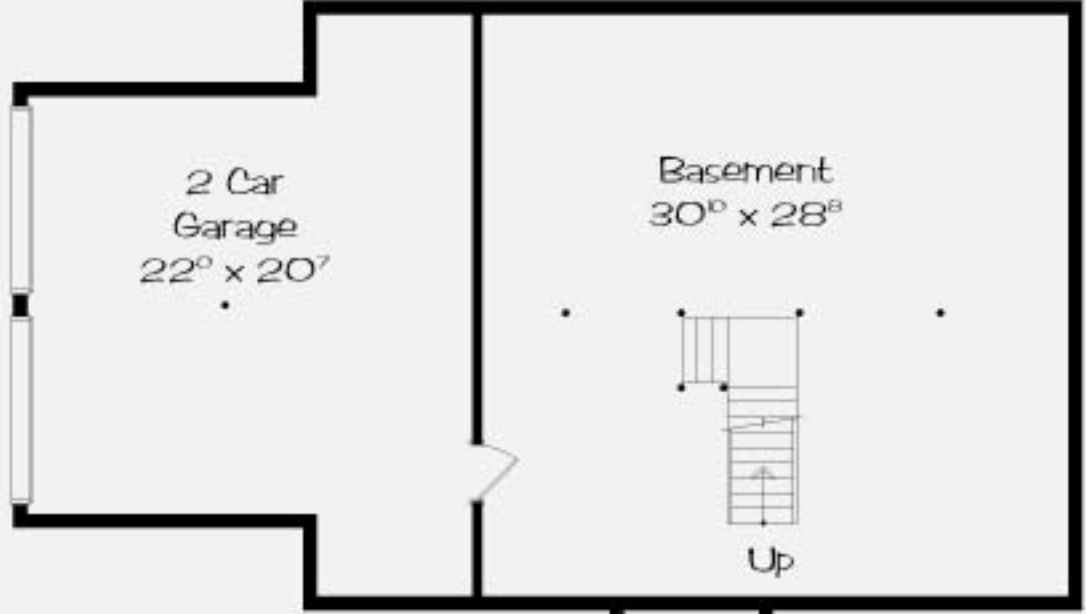

2nd Floor

Basement

Colonial and Federal

1st Floor

Colonial
Federal
Farmhouse

Square Footage	
First Floor:	1,488 s.f.
Second Floor:	1,195 s.f.
Total:	2,683 s.f.

Farmhouse