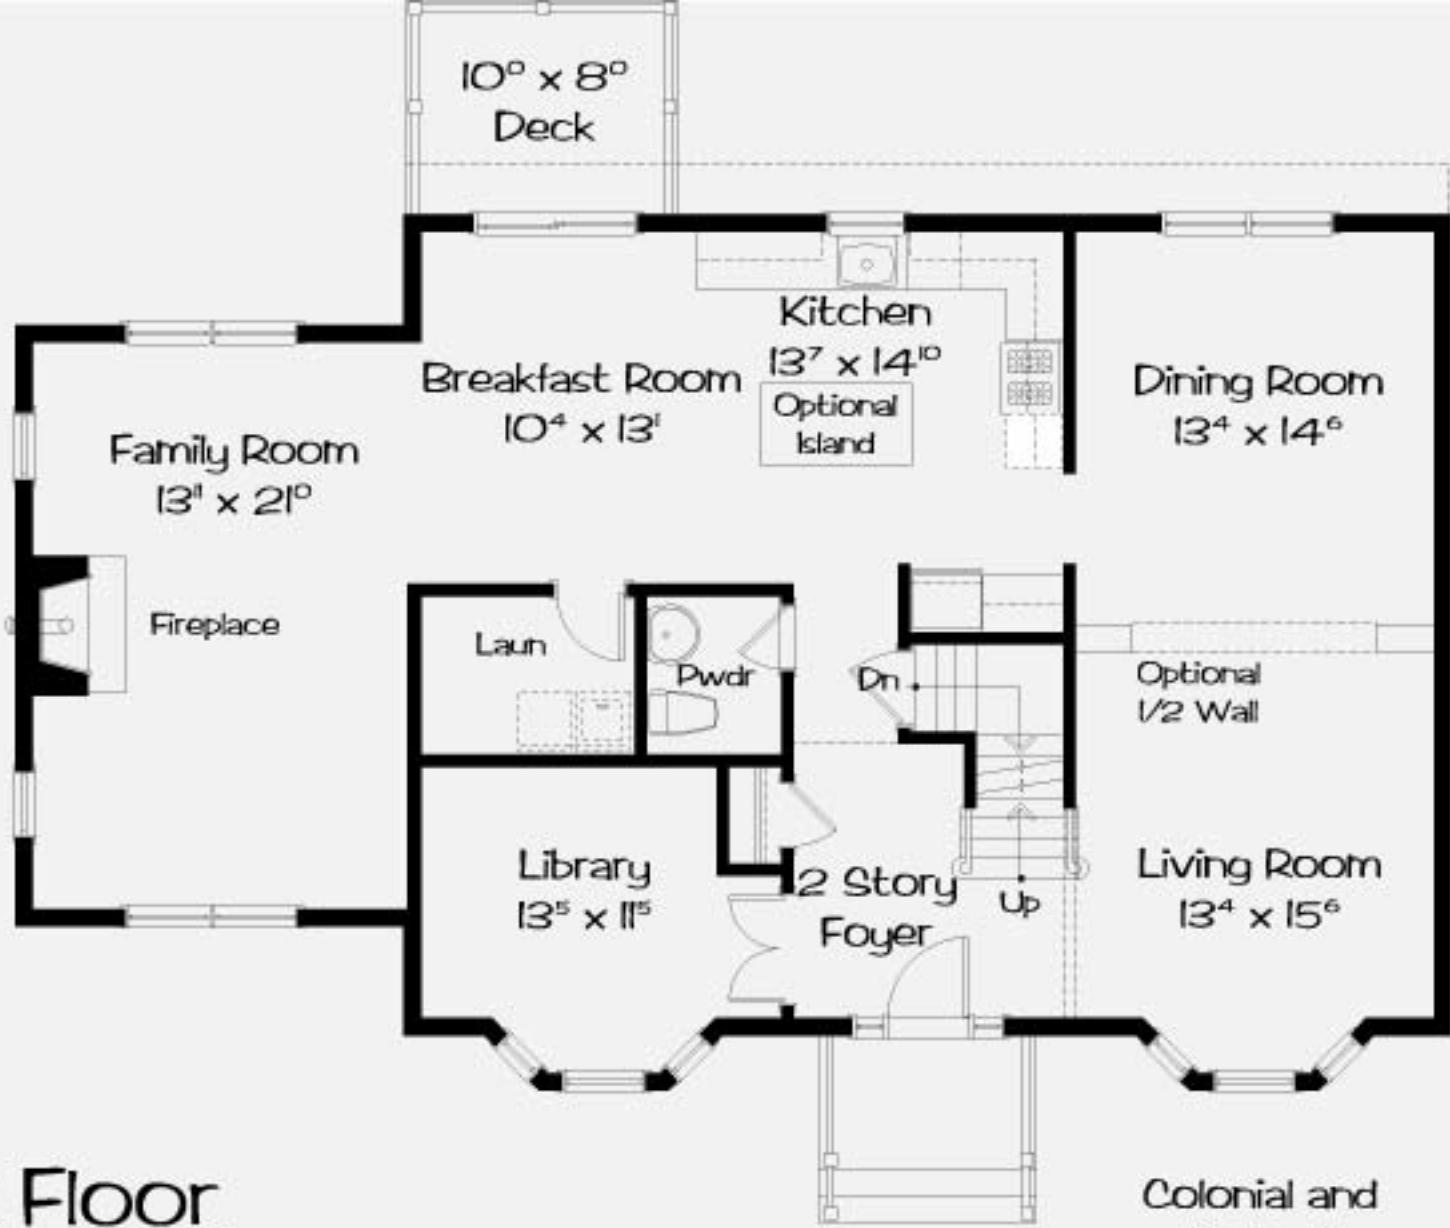

2nd Floor

Basement

Colonial and Federal

1st Floor

Colonial
Federal
Farmhouse

Square Footage	
First Floor:	1,488 s.f.
Second Floor:	1,195 s.f.
Total:	2,683 s.f.

Farmhouse