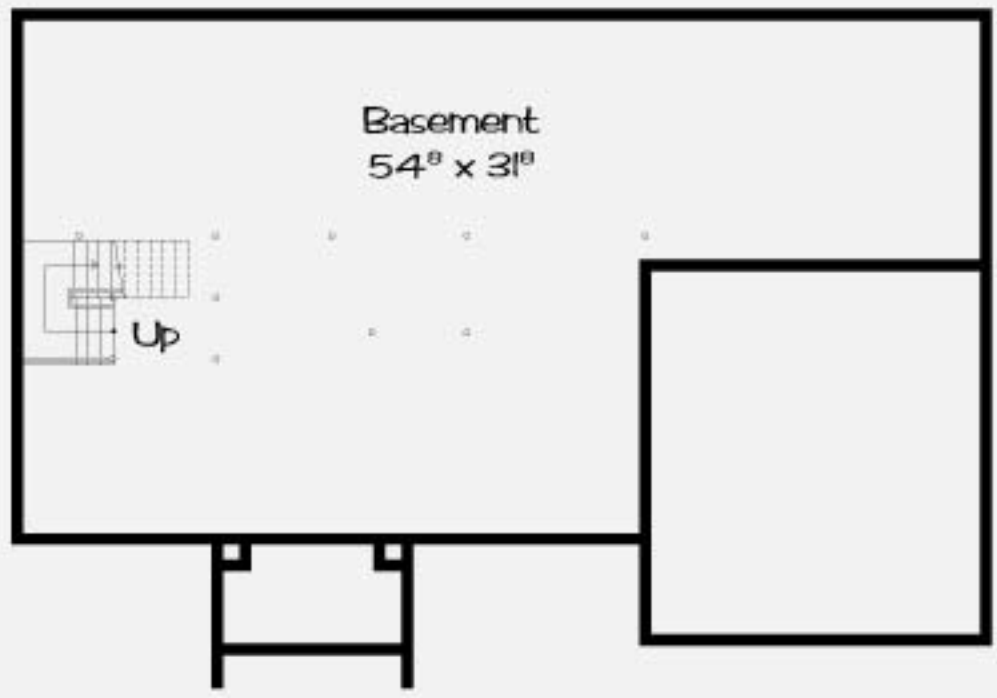

2nd Floor

Basement

# 1st Floor

Colonial  
New England  
Farmhouse

| Square Footage |                   |
|----------------|-------------------|
| First Floor:   | 1,581 s.f.        |
| Second Floor:  | 1,177 s.f.        |
| <b>Total:</b>  | <b>2,758 s.f.</b> |