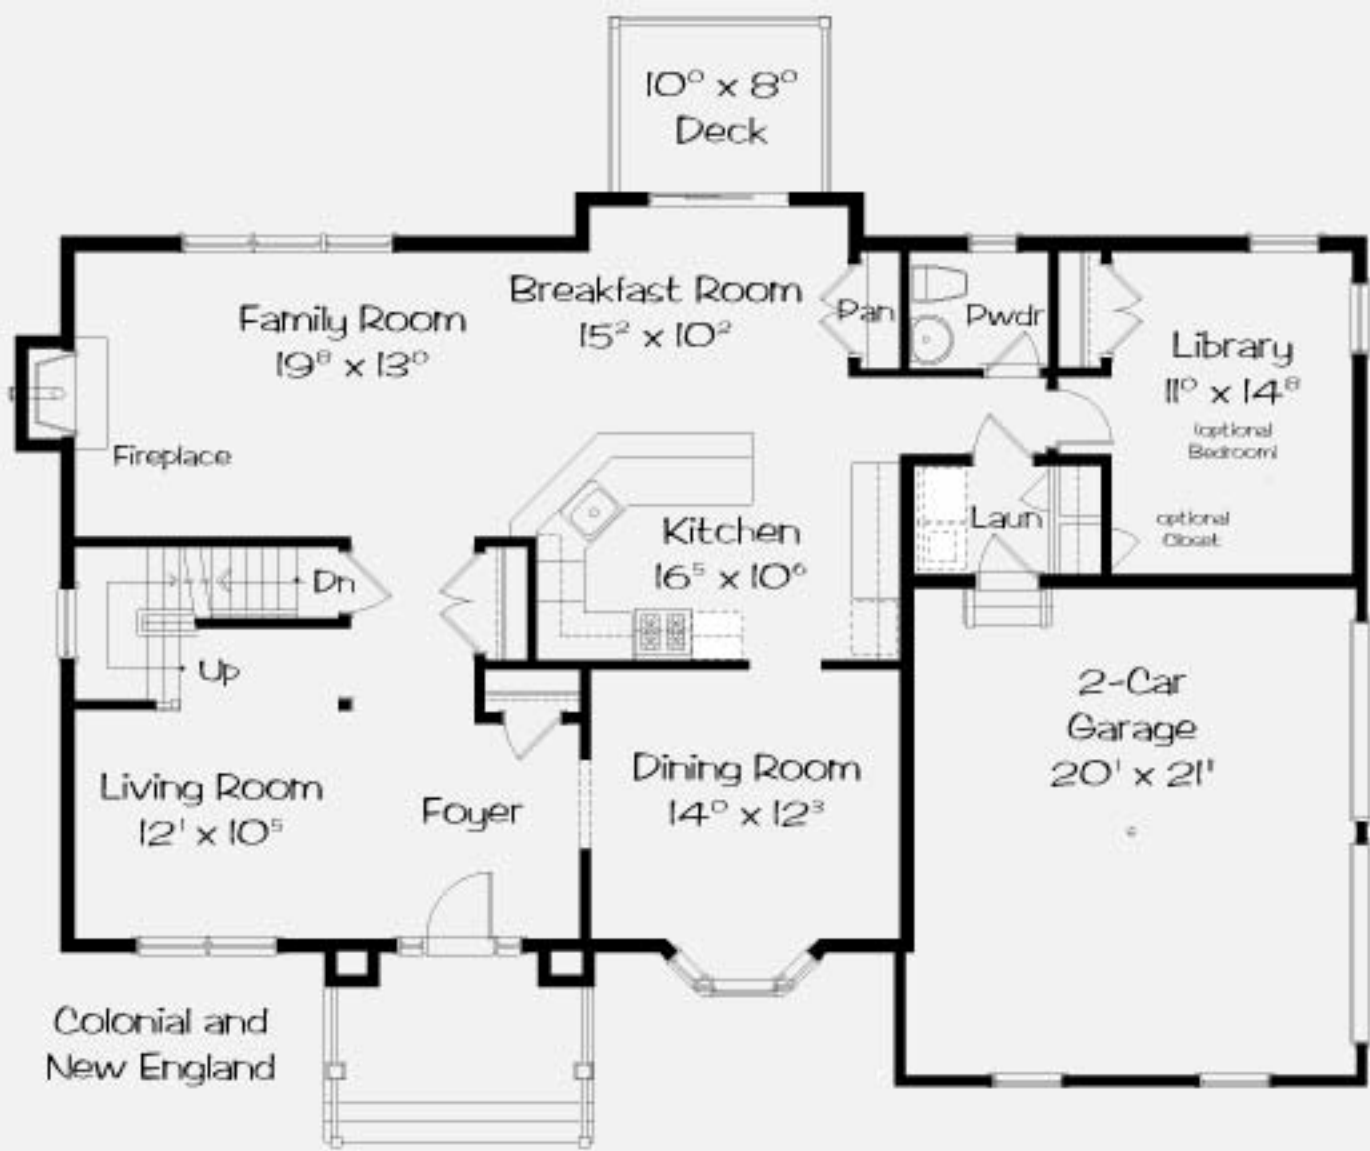

2nd Floor

Basement

# 1st Floor

Colonial  
New England  
Farmhouse

| Square Footage |                   |
|----------------|-------------------|
| First Floor:   | 1,581 s.f.        |
| Second Floor:  | 1,177 s.f.        |
| <b>Total:</b>  | <b>2,758 s.f.</b> |