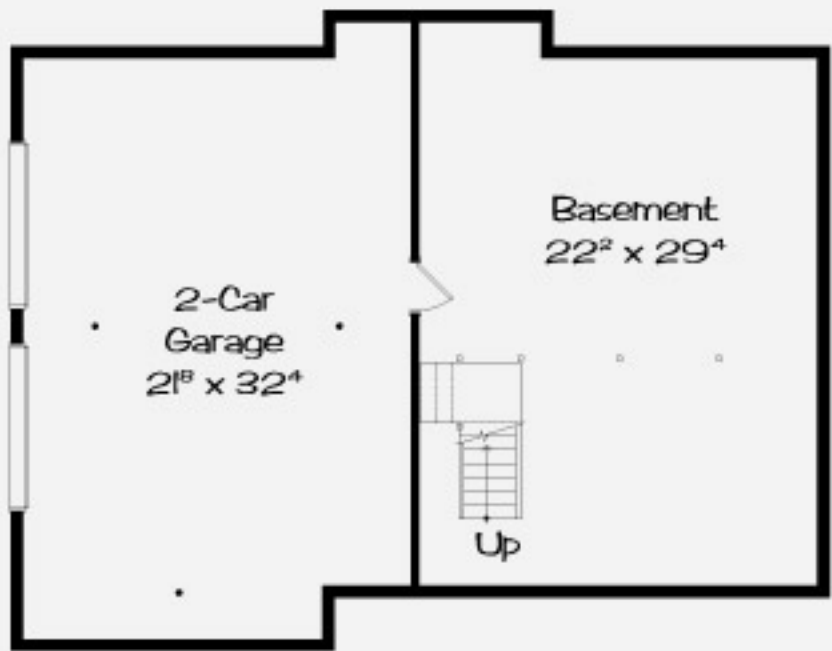

2nd Floor

Provincial

Basement

1st Floor

Colonial
Farmhouse

Square Footage

First Floor: 1,474 s.f.
Second Floor: 1,342 s.f.

Total: 2,816 s.f.

Provincial

Square Footage

First Floor: 1,474 s.f.
Second Floor: 1,360 s.f.

Total: 2,834 s.f.